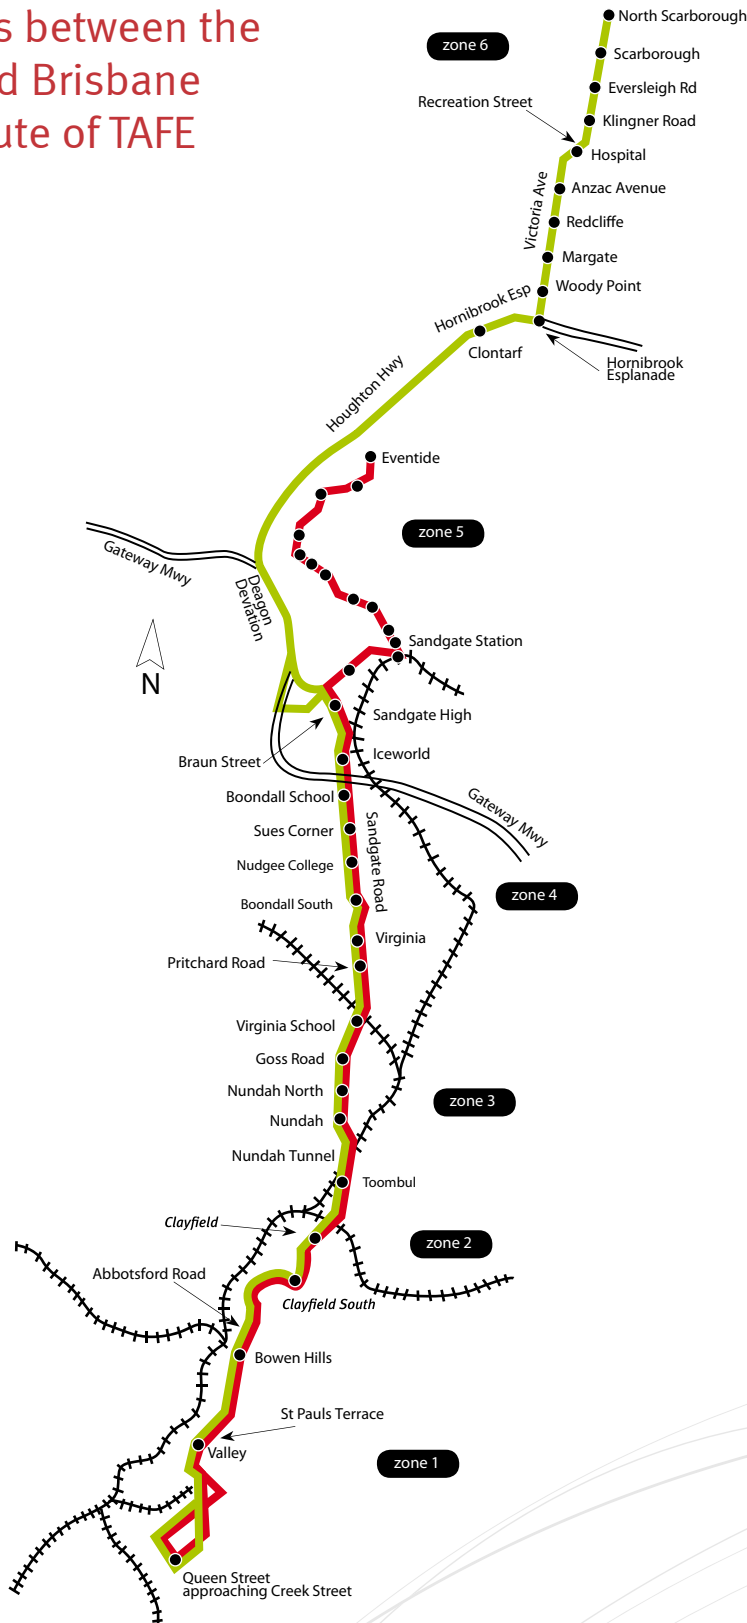

# Redcliffe Campus - Transport

64-68 Klingner Rd  
Redcliffe QLD 4020

## Bus services between the City CBD and Brisbane North Institute of TAFE

**key**

- route 310 —
- route 315 —
- bus stop ●
- train line #

**route 310**  
servicing  
Brighton  
Sandgate  
Toombul  
Clayfield  
City

**route 315**  
servicing  
Scarborough  
Redcliffe  
Toombul  
Clayfield  
City

**city bound**  
Bus Stop:  
Scarborough Rd/Klingner Road  
to Queen Street App Creek Street,  
Stop 59  
Train line SHCO Shorncliffe to Corinda  
to Central Railway Station

**BNIT bound**  
Queen Street App Creek Street,  
Stop 20  
to Bus Stop Scarborough Rd  
/Klingner Road  
Central Railway Station  
Train line SHCO Shorncliffe to Corinda

Services run every 15 minutes in peak, and every 30 minutes off peak approximately