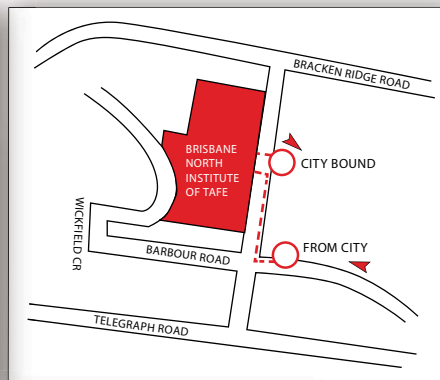

bus route 331

servicing
Bracken Ridge
North Point (BNIT Bracken Ridge)
Zillmere
Cherside
Spring Hill
Brisbane City

train route IPCA
Ipswich to
Caboolture