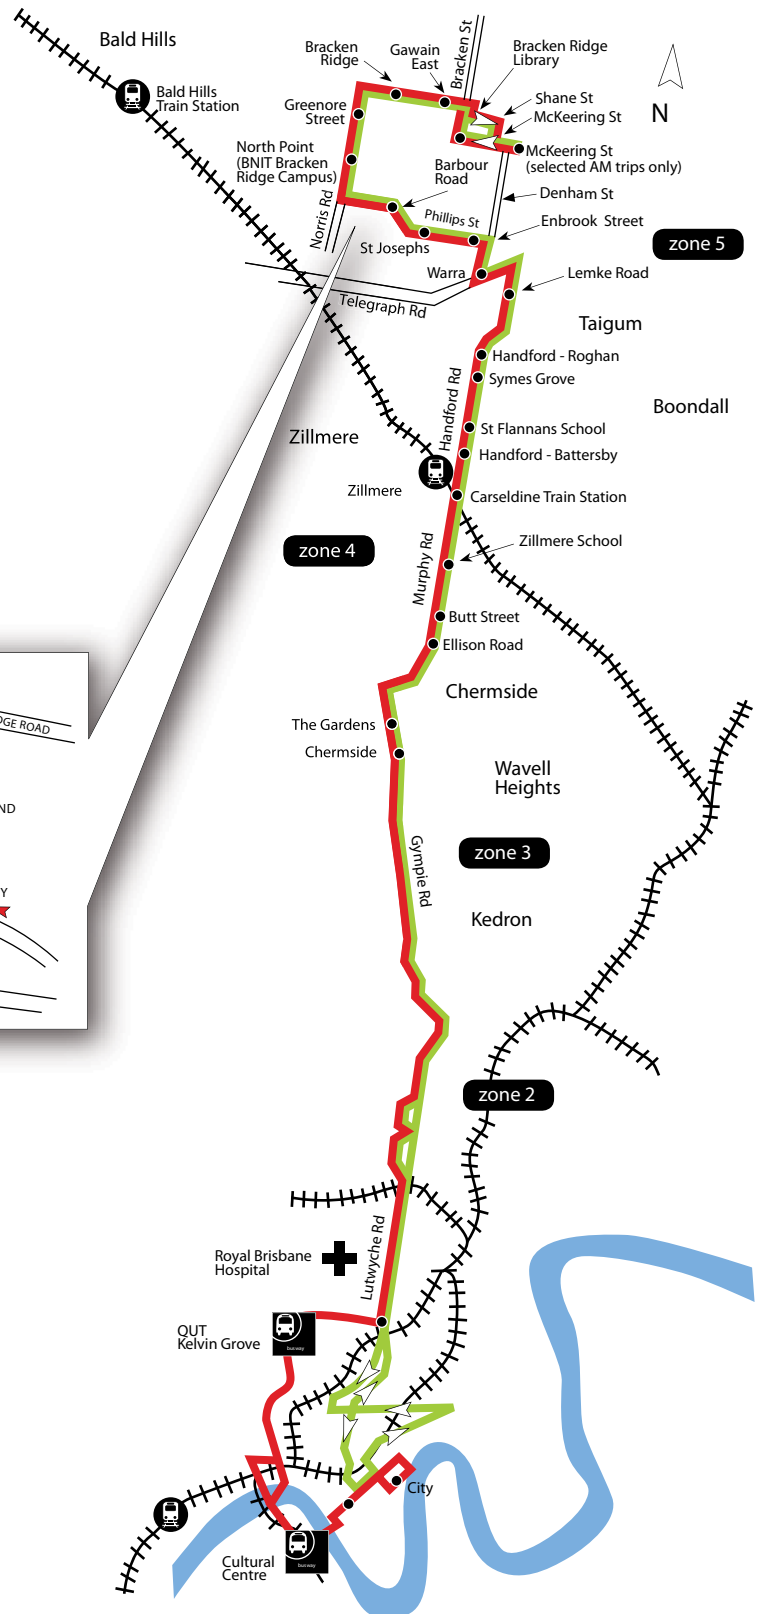

## Bracken Ridge Campus - Transport

Bus services between the  
City CBD and Brisbane  
North Institute of TAFE

### key

- route 331
- route 330
- bus stop
- connecting train station
- busway station
- train line

### city bound

Barbour Road Bus Stop  
Approximately 150 metre walk  
Zones travelled: 5

### BNIT bound

Adelaide St Broadway  
Stop 40

Services run every 15  
minutes in peak, and  
every 30 minutes off  
peak approximately

For more detailed  
information:  
[www.transinfo.com.au](http://www.transinfo.com.au)  
phone 131 230  
This map is not to  
scale and should be  
used as a guide only