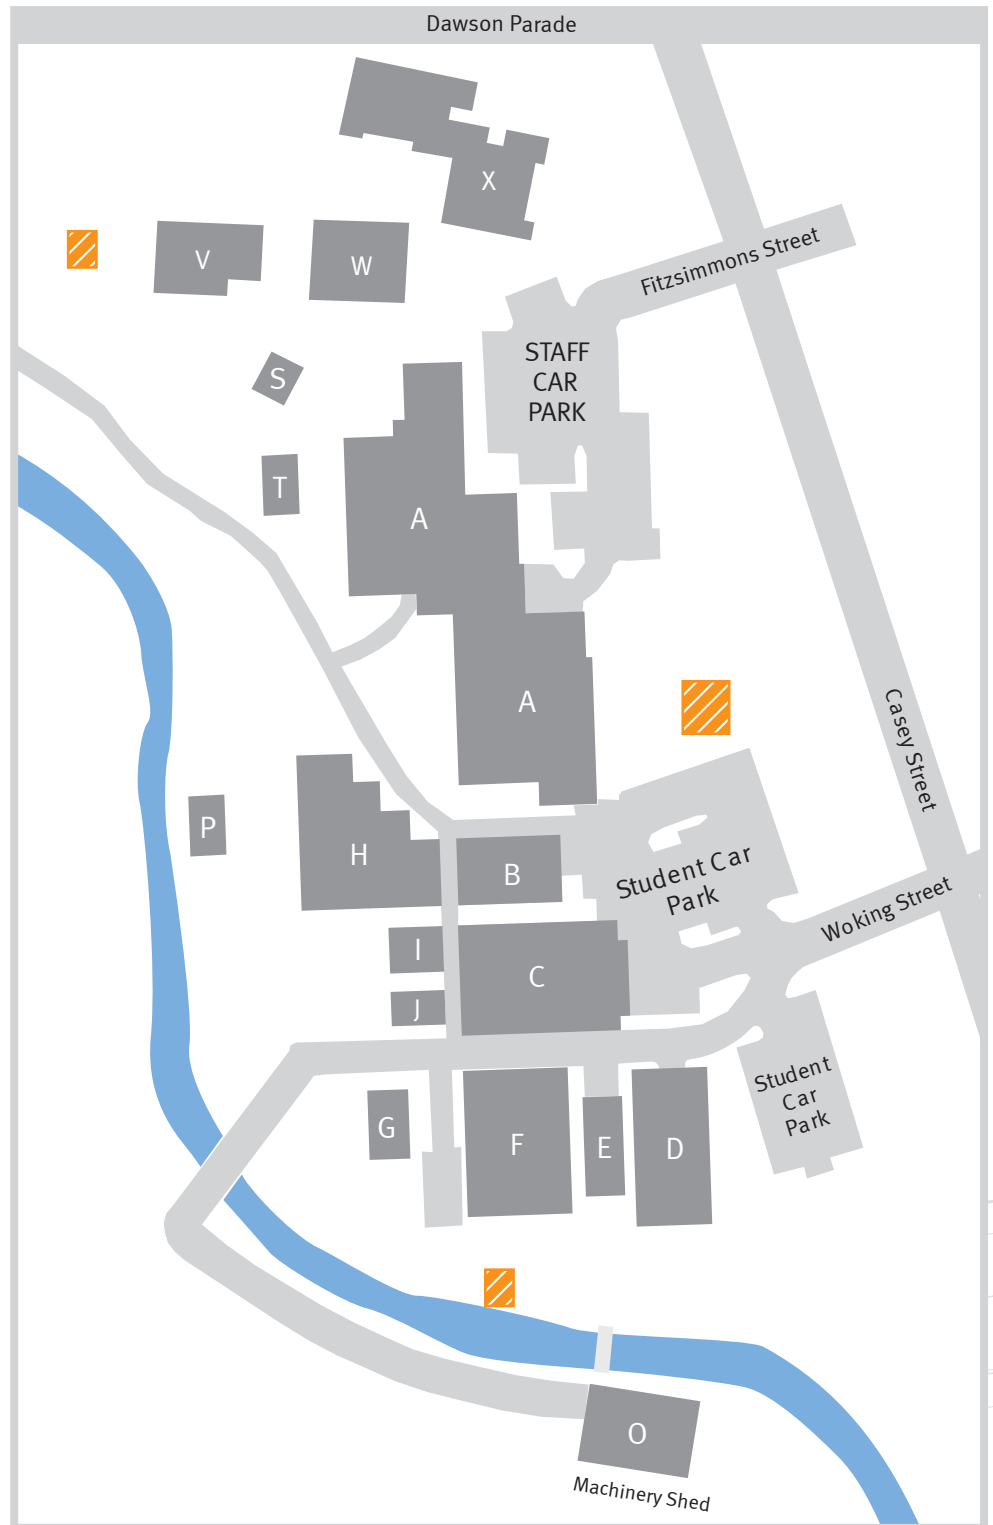

Grovely campus - campus map

Driving:

Turn off Samford Road onto Dawson Parade

Passing McDonald's turn right into Casey Street

Turn right into Woking Street to access FREE student parking

Public Transport:

The campus is within easy walking distance of both Council bus routes and Grovely train station.

- A. Administration, Learning Hub, Canteen, Classrooms, Computer Room
 - B. Floristry, Amenitie
 - C. Nursery Potting Area
 - D. Workshop
 - E. Turf Studies
 - F. Landscaping, Gardening
 - G. Fuel Store, Chemical Store
 - H. Shade House
 - I. Propagation House
 - J. Fog House
 - O. Machinery Shed
 - P. Nursery Retail Centre
 - S. Training Room/Classroom
 - T. Tissue Culture Laboratory
 - V. Staff Room
 - W. Classrooms
 - X. Animal Science
-  Designated Smoking Area