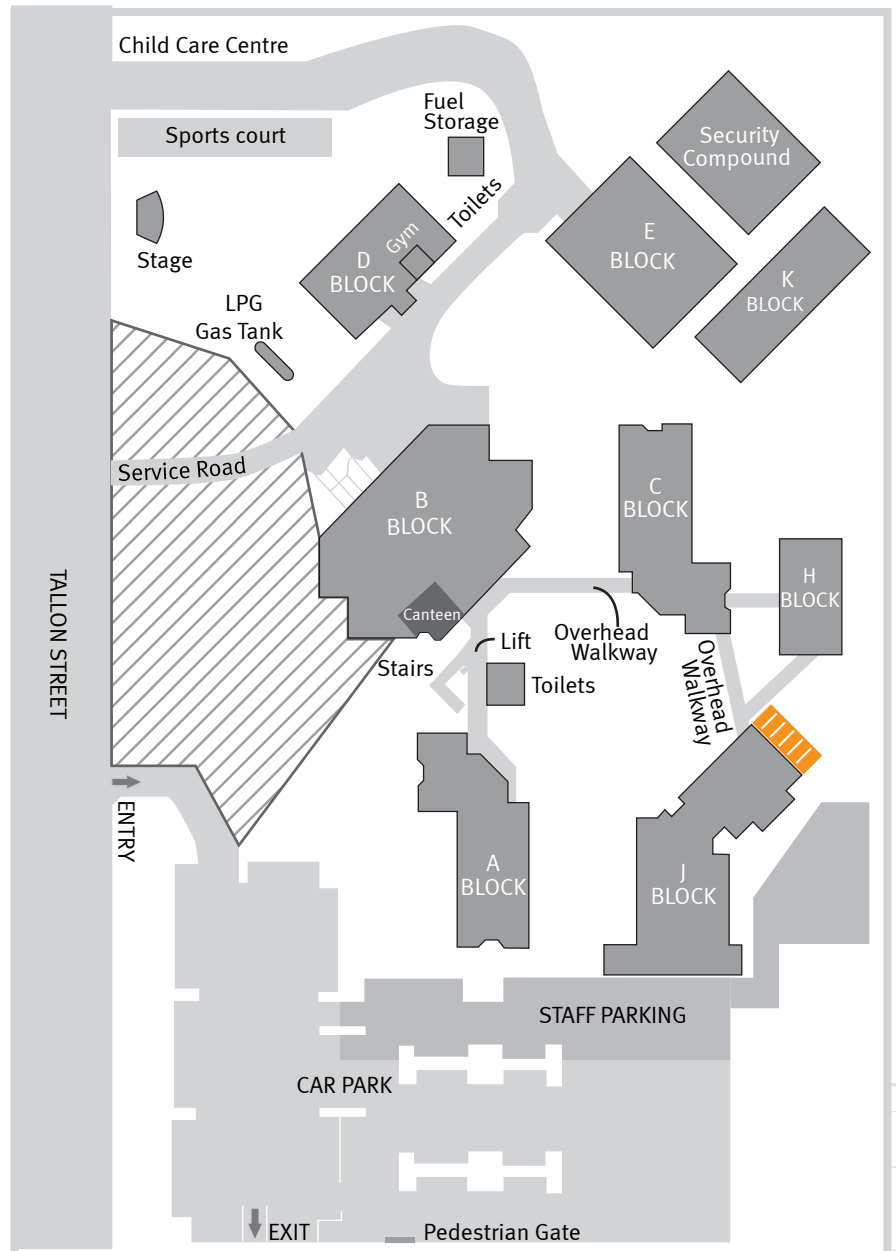

Caboolture campus - campus map

Driving:

Take the Caboolture/Bribie Island exit off the Bruce Highway. Continue through the roundabout and turn right at the first set of lights into Charles Street which becomes Manley Street.

Continue along Manley Street past Caboolture East State School on your left until you reach Tallon Street where you turn left. FREE parking is available off Tallon Street

Public Transport:

Brisbane Transport & QR Citytrain operate fully integrated bus and rail services from both the City and Caboolture Rail Station directly to the TAFE.

Note: Public transport times and services are subject to change and students should enquire directly to TransLink regarding services.

All timetable and fare information can be found on the TransLink website www.translink.com.au or call 131 230.

For local bus companies and services contact:
Caboolture Bus Lines 07 5495 4744
Bribie Island Coaches
07 3408 2562

Designated Smoking Area
 Library Construction Site

Your future - Our focus